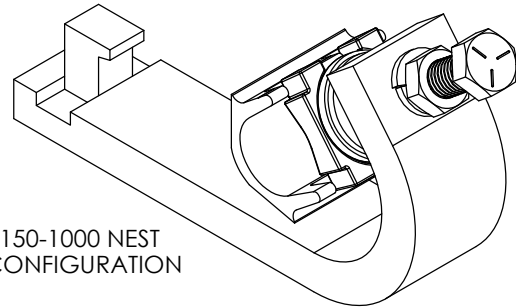

CONTACT RAIL CONNECTORS

150-2-500 NEST CONFIGURATION

150-1000 NEST CONFIGURATION

Rail Size & Type	Conductor Size & Range	Catalog #
150 lb NMC	1000MCM	150-1000
150 lb NMC	2000MCM	150-2000
Two Conductor Connections		
150 lb NMC	2 250MCM - 2 500MCM	150-2-500

FOR ANY RAIL OR CONDUCTOR COMBINATION NOT LISTED ABOVE CONSULT FACTORY.

STANDARD PACKAGE: Full Carton: 8 Units: 11" x 11" x 11.5" Box: 48 Lbs.