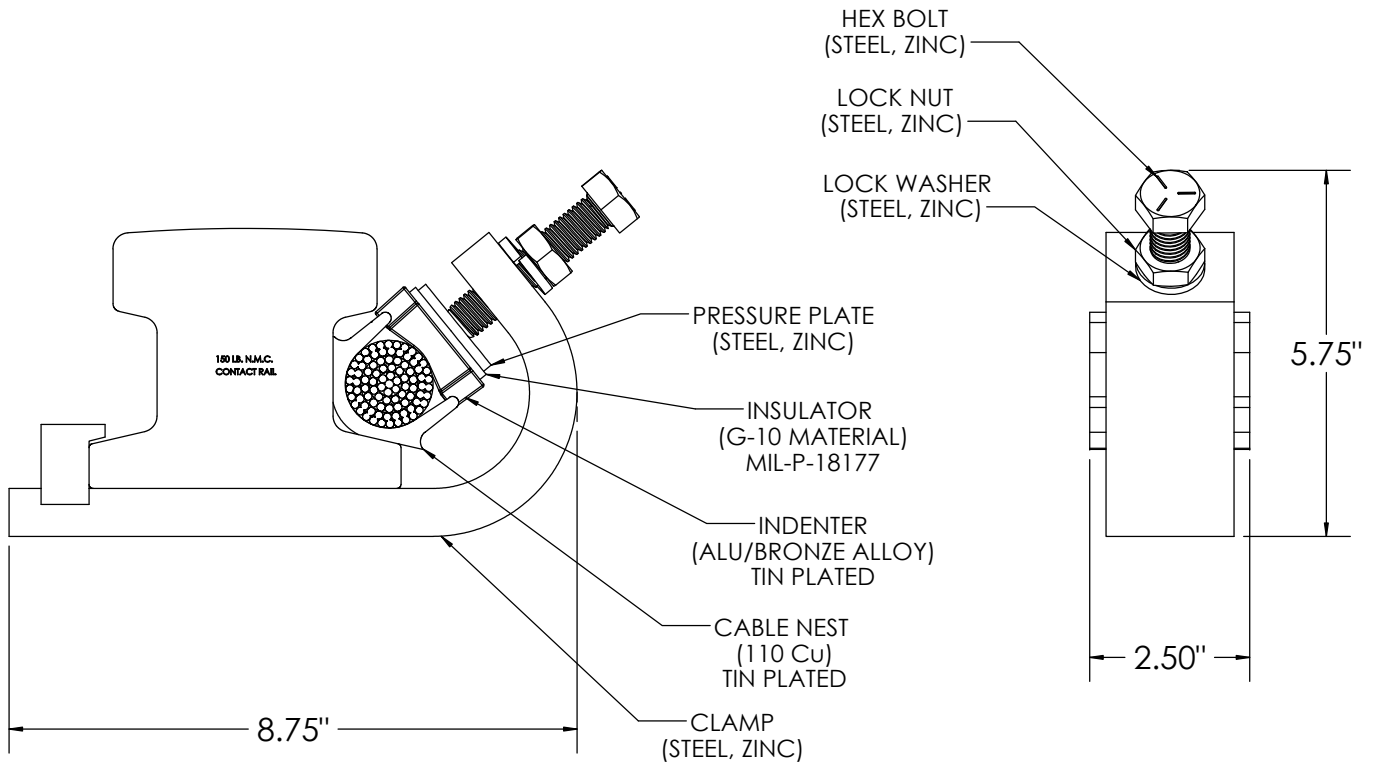

CONTACT RAIL CONNECTORS

150-2-500 NEST CONFIGURATION

150-1000 NEST CONFIGURATION

Rail Size & Type	Conductor Size & Range	Catalog #
150 lb NMC	1000MCM	150-1000
150 lb NMC	2000MCM	150-2000
Two Conductor Connections		
150 lb NMC	2 250MCM - 2 500MCM	150-2-500

FOR ANY RAIL OR CONDUCTOR COMBINATION NOT LISTED ABOVE CONSULT FACTORY.

STANDARD PACKAGE: Full Carton: 8 Units: 11" x 11" x 11.5" Box: 48 Lbs.