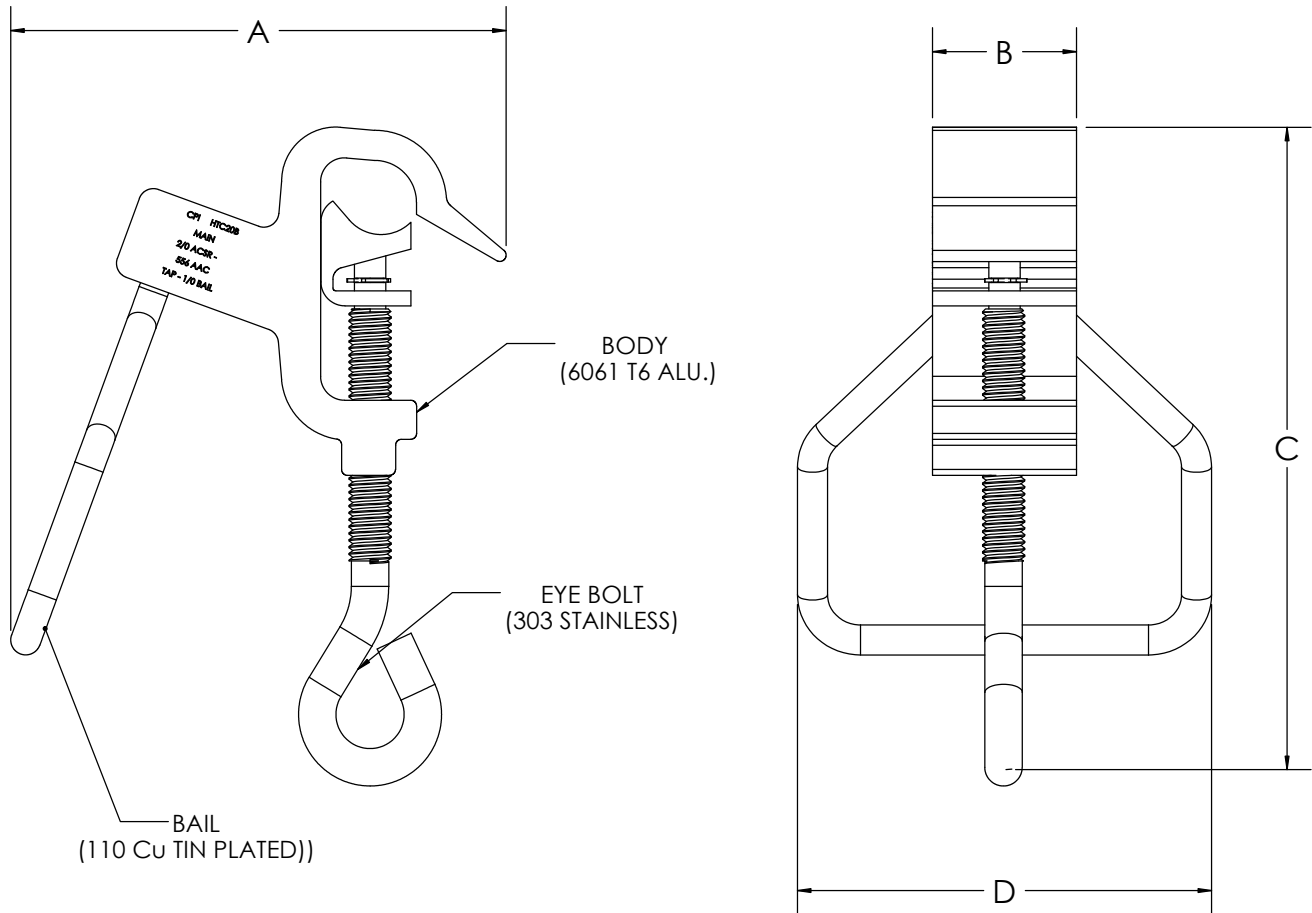

HTC B SERIES HOTLINE BAIL CONNECTORS

Dimensions				Catalog Number
A	B	C	D	
4"	1.125"	5.5"	3.75"	HTC 10B
5"	1.5"	6.5"	4.312"	HTC 20B
5.375"	1.75"	7.25"	4.312"	HTC 30B

Main Conductor		Bail		Catalog #
Description	Dia. Range	Size	Ampacity	
#6 Cu - 4/0	.162" - .563"	#2	400	HTC 10B
2/0 - 556.5 AAC	.414" - .679"	1/0	550	HTC 20B
336.4 - 954 AAC	.665" - 1.125"	1/0	550	HTC 30B