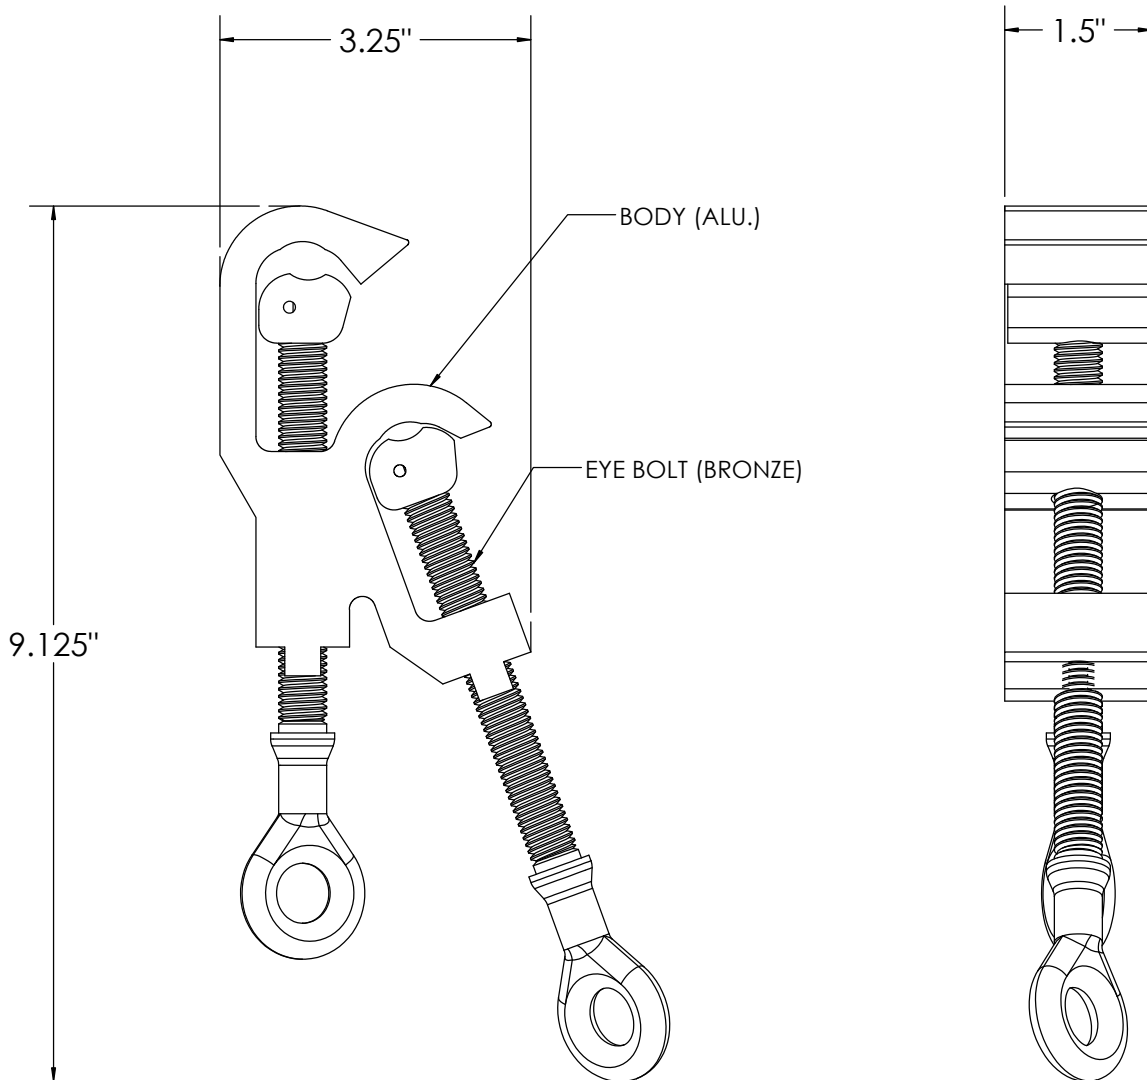

PIGGY-BACK CLAMPING TOOL

ORDERING INFORMATION			
Catalog Number	Type.	Capacity Range	Wt. per 100
6002248	Aluminum	#8 thru 556.5 ACSR 26/7	200 lbs.